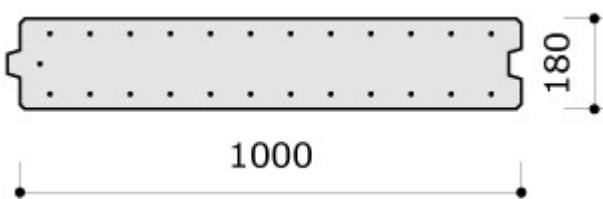

Prestressed Wall Panels

Thickness available:

- 95mm
- 145mm
- 180mm

Height available:

- 1 metre
- 1.2 metre
- 1.5 metre

Prestressed Wall 95mm

Prestressed Wall 145mm

Prestressed Wall 180mm