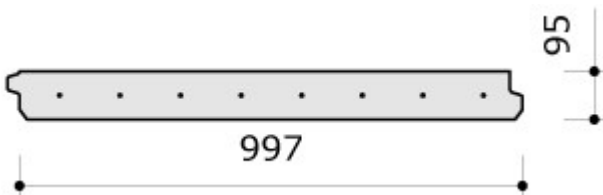

Prestressed Wall Panels

Thickness available:

- 95mm
- 145mm
- 180mm

Height available:

- 1 metre
- 1.2 metre
- 1.5 metre

Prestressed Wall 95mm

Prestressed Wall 145mm

Prestressed Wall 180mm