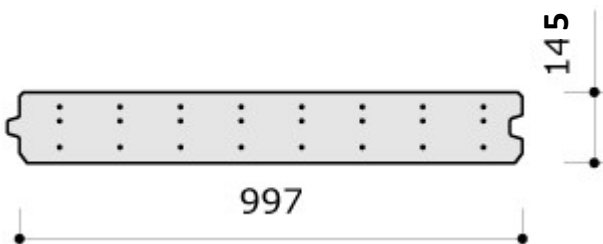

Prestressed Wall Panels

Thickness available:

- 95mm
- 145mm
- 180mm

Height available:

- 1 metre
- 1.2 metre
- 1.5 metre

Prestressed Wall 95mm

Prestressed Wall 145mm

Prestressed Wall 180mm